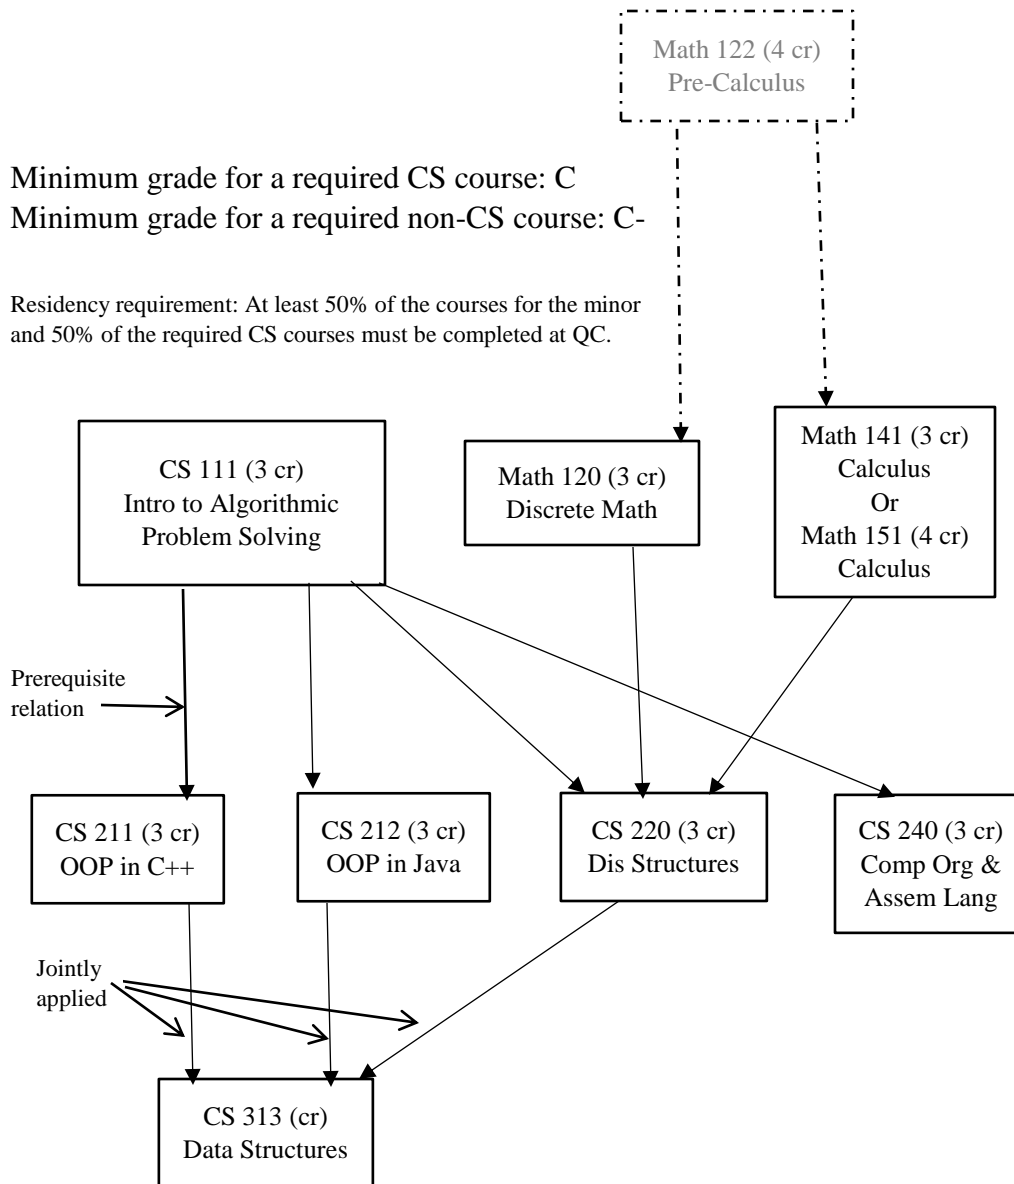

# Computer Science Departmental Requirements and Prerequisite Structure

— CSCI-MIN

One additional 3-credit course from the Core or Elective Requirements of the BA and BS degrees (consult QC Bulletin and Class Schedule for details).